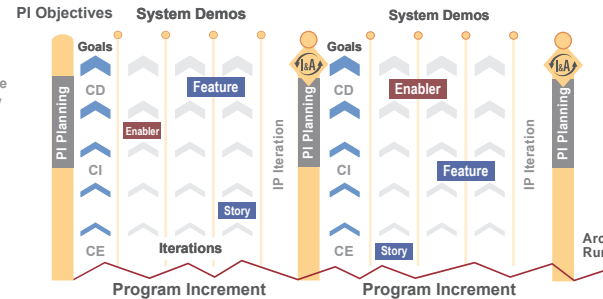

Enterprise Solution Delivery

Solution Arch/Eng Solution Mgmt STE

LARGE SOLUTION

Agile Product Delivery

Business Owners

System Arch/Eng Product Mgmt RTE

Customer Centricity

Design Thinking

Continuous Delivery Pipeline

ESSENTIAL

Solution

Solution Context

Team and Technical Agility

Agile Teams

Product Owner Scrum Master

Program Backlog

Scrum

3

Kanban

Team Backlogs

DevOps

Built-In Quality

Continuous Learning Culture

Business | Dev | Ops | Support

Roadmap

Milestones

Shared Services

CoP

System Team

Lean UX

Metrics